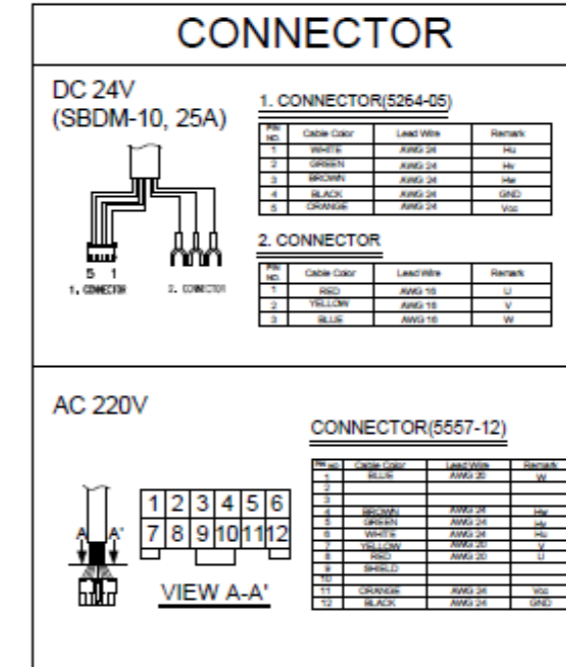

# BLDC MOTOR BD9S

L	MODEL
62	N024100 / S024150 / N220150 / S220200
74	S220250

- \* 특주 SPEC 요구시 업체협의하 제작가능
- \* ENCODER / BRAKE 장착 가능(별도협의후 구매)

Applicable Driver	
Voltage	Driver
DC 24V	SBDM-10A, SBDM-25A
AC 220V	SBDSMI-03A
	SBDSMS-03A
	SBDSMD-05A